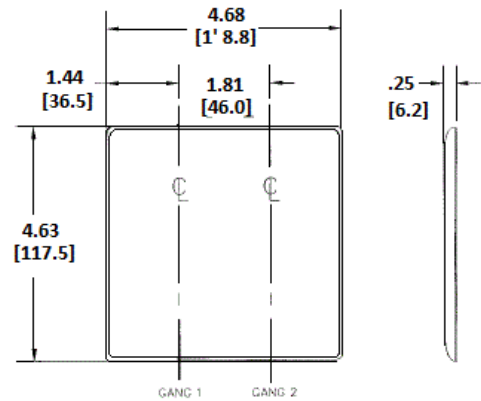

Ordering Information

Description	Color	Catalog Number	UPC
2-Gang, 2-Toggle Openings	Brown	NP2	883778101670

Listings

UL Listed
CSA Certified

Specifications

Plate Material	Nylon
Plate Type	2-Gang
Plate Openings	Toggle switch
Mounting Screws	Steel painted, slotted head
Appearance	Smooth

Accessories

Screws
Adapters

Online Resources

Customer Use Drawing
eCatalog

Dimensions in Inches (mm)

Hubbell Wiring Device-Kellems • Hubbell Incorporated (Delaware) • 40 Waterview Drive • Shelton, CT 06484