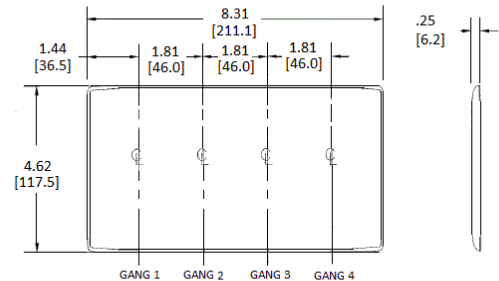

Wallplates Combination Wall Plates, 4-Gang

HUBBELL

Features

- Reinforcement ribs for extra strength
- High-impact, self-extinguishing nylon material
- Captive screw feature holds mounting screw in place

Ordering Information

Description	Color	CatalogNumber	UPC
4-Gang, 3-Toggle, 1-Decorator Opening	Black	NP326BK	883778105531

Listings

UL Listed
CSA Certified

Specifications

Material	Nylon
Plate Type	4-Gang
Plate Openings	Toggle, Decorator
Mounting Screws	Steel painted, slotted head
Appearance	Smooth

Online Resources

Customer Use Drawing
eCatalog

Dimensions in Inches (mm)

Hubbell Wiring Device-Kellems • Hubbell Incorporated (Delaware) • 40 Waterview Drive • Shelton, CT 06484

Phone (800) 288-6000 • Fax (800) 255-1031 • Specifications subject to change without notice.