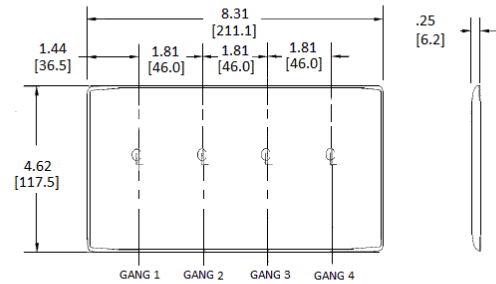

### Ordering Information

Description	Color	CatalogNumber	UPC
4-Gang, 3-Toggle, 1-Decorator Opening	Gray	<b>NP326GY</b>	883778105524

### Specifications

Material	Nylon
Plate Type	4-Gang
Plate Openings	Toggle, Decorator
Mounting Screws	Steel painted, slotted head
Appearance	Smooth