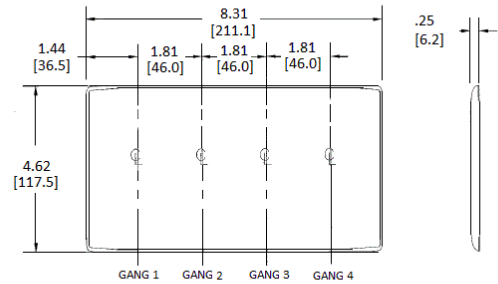

Wallplates
Combination Wall Plates, 4-Gang

HUBBELL

Features

- Reinforcement ribs for extra strength
- High-impact, self-extinguishing nylon material
- Captive screw feature holds mounting screw in place

Ordering Information

Description	Color	CatalogNumber	UPC
4-Gang, 3-Toggle, 1-Decorator Opening	Ivory	NP326I	883778105500

Listings

UL Listed
CSA Certified

Specifications

Material	Nylon
Plate Type	4-Gang
Plate Openings	Toggle, Decorator
Mounting Screws	Steel painted, slotted head
Appearance	Smooth

Online Resources

Customer Use Drawing
eCatalog

Dimensions in Inches (mm)

Hubbell Wiring Device-Kellems • Hubbell Incorporated (Delaware) • 40 Waterview Drive • Shelton, CT 06484

Phone (800) 288-6000 • Fax (800) 255-1031 • Specifications subject to change without notice.