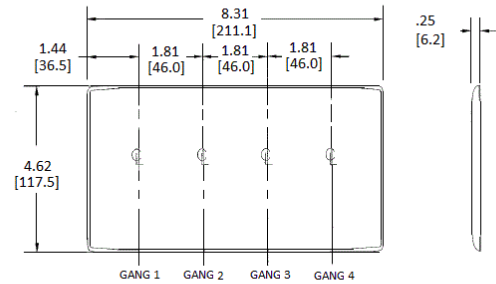

Wallplates Combination Wall Plates, 4-Gang

HUBBELL

Features

- Reinforcement ribs for extra strength
- High-impact, self-extinguishing nylon material
- Captive screw feature holds mounting screw in place

Ordering Information

| Description | Color | CatalogNumber | UPC |
|------------------------------------------|--------------|----------------|--------------|
| 4-Gang, 3-Toggle, 1-Decorator Opening | Light Almond | NP326LA | 883778118630 |

Listings

UL Listed
CSA Certified

Specifications

| | |
|-----------------|-----------------------------|
| Material | Nylon |
| Plate Type | 4-Gang |
| Plate Openings | Toggle, Decorator |
| Mounting Screws | Steel painted, slotted head |
| Appearance | Smooth |

Online Resources

[Customer Use Drawing](#)
[eCatalog](#)

Dimensions in Inches (mm)

Hubbell Wiring Device-Kellems • Hubbell Incorporated (Delaware) • 40 Waterview Drive • Shelton, CT 06484

Phone (800) 288-6000 • Fax (800) 255-1031 • Specifications subject to change without notice.