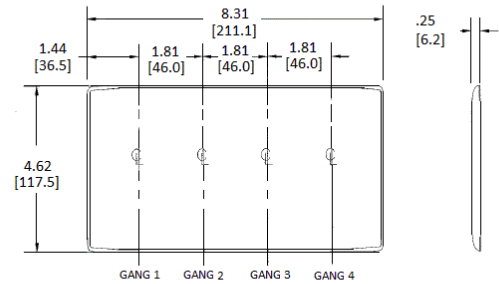

### Ordering Information

Description	Color	CatalogNumber	UPC
4-Gang, 3-Toggle, 1-Decorator Opening	White	NP326W	883778105517

### Specifications

Material	Nylon
Plate Type	4-Gang
Plate Openings	Toggle, Decorator
Mounting Screws	Steel painted, slotted head
Appearance	Smooth