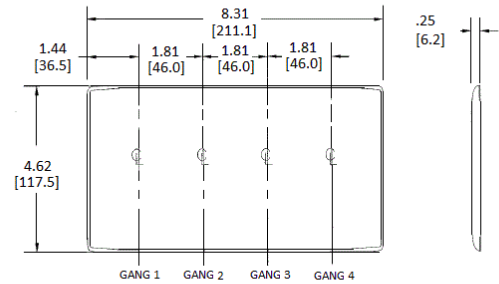

Wallplates Combination Wall Plates, 4-Gang

HUBBELL

Features

- Reinforcement ribs for extra strength
- High-impact, self-extinguishing nylon material
- Captive screw feature holds mounting screw in place

Ordering Information

Description	Color	CatalogNumber	UPC
4-Gang, 3-Toggle, 1-Decorator Opening	Brown	NP326	883778105494

Listings

UL Listed
CSA Certified

Specifications

Material	Nylon
Plate Type	4-Gang
Plate Openings	Toggle, Decorator
Mounting Screws	Steel painted, slotted head
Appearance	Smooth

Online Resources

[Customer Use Drawing](#)
[eCatalog](#)

Dimensions in Inches (mm)

Hubbell Wiring Device-Kellems • Hubbell Incorporated (Delaware) • 40 Waterview Drive • Shelton, CT 06484

Phone (800) 288-6000 • Fax (800) 255-1031 • Specifications subject to change without notice.