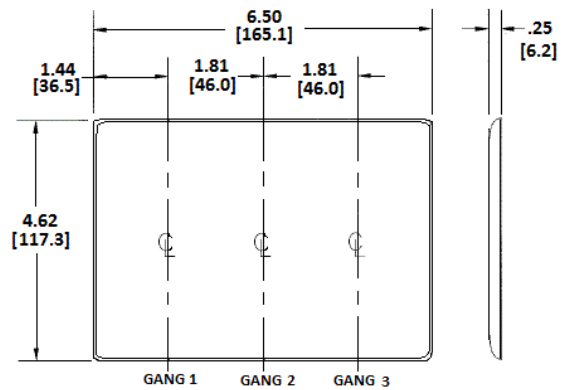

### Ordering Information

Description	Color	Catalog No.	UPC
3-Gang, 3 Blank, Box Mount	Ivory	NP33I	883778103049

### Specifications

Material	Nylon
Plate Type	3-Gang
Plate Openings	Blank
Mounting Screws	Steel painted, slotted head
Appearance	Smooth