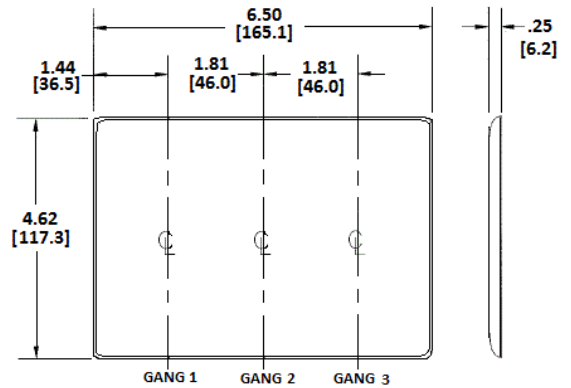

Wallplates Blank Wallplates

HUBBELL

Features

- Reinforcement ribs for extra strength
- High-impact, self-extinguishing nylon material
- Captive screw feature holds mounting screw in place

Ordering Information

Description	Color	Catalog Number	UPC
3-Gang, 3 Blank, Strap Mount	White	NP34W	883778103377

Listings

UL Listed
CSA Certified

Specifications

Material	Nylon
Plate Type	3-Gang
Plate Openings	Blank
Mounting Screws	Steel painted, slotted head
Appearance	Smooth

Online Resources

Customer Use Drawing
eCatalog

Dimensions in Inches (mm)

Hubbell Wiring Device-Kellems • Hubbell Incorporated (Delaware) • 40 Waterview Drive • Shelton, CT 06484

Phone (800) 288-6000 • Fax (800) 255-1031 • Specifications subject to change without notice.