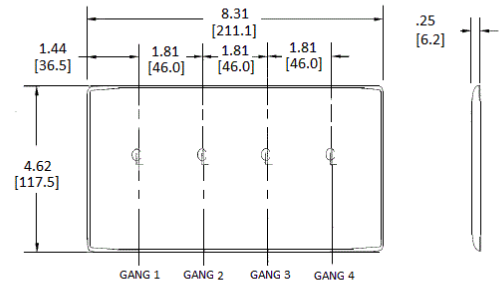

### Ordering Information

Description	Color	CatalogNumber	UPC
4-Gang, 3-Toggle, 1-Duplex Opening	Ivory	<b>NP38I</b>	883778105586

### Specifications

Material	Nylon
Plate Type	4-Gang
Plate Openings	Toggle, Duplex
Mounting Screws	Steel painted, slotted head
Appearance	Smooth