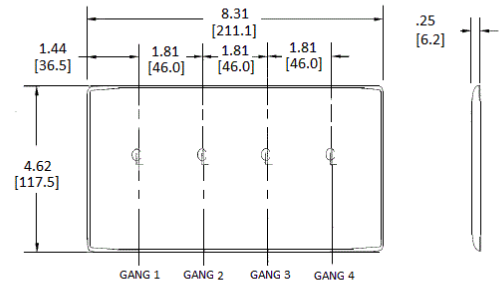

Wallplates Combination Wall Plates, 4-Gang

HUBBELL

Features

- Reinforcement ribs for extra strength
- High-impact, self-extinguishing nylon material
- Captive screw feature holds mounting screw in place

Ordering Information

Description	Color	CatalogNumber	UPC
4-Gang, 3-Toggle, 1-Duplex Opening	Light Almond	NP38LA	883778118623

Listings

UL Listed
CSA Certified

Specifications

Material	Nylon
Plate Type	4-Gang
Plate Openings	Toggle, Duplex
Mounting Screws	Steel painted, slotted head
Appearance	Smooth

Online Resources

[Customer Use Drawing](#)
[eCatalog](#)

Dimensions in Inches (mm)

Hubbell Wiring Device-Kellems • Hubbell Incorporated (Delaware) • 40 Waterview Drive • Shelton, CT 06484

Phone (800) 288-6000 • Fax (800) 255-1031 • Specifications subject to change without notice.