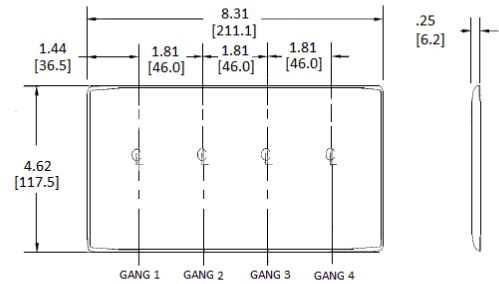

Wallplates Combination Wall Plates, 4-Gang

HUBBELL

Features

- Reinforcement ribs for extra strength
- High-impact, self-extinguishing nylon material
- Captive screw feature holds mounting screw in place

Ordering Information

Description	Color	CatalogNumber	UPC
4-Gang, 3-Toggle, 1-Duplex Opening	White	NP38W	883778105593

Listings

UL Listed
CSA Certified

Specifications

Material	Nylon
Plate Type	4-Gang
Plate Openings	Toggle, Duplex
Mounting Screws	Steel painted, slotted head
Appearance	Smooth

Online Resources

[Customer Use Drawing](#)
[eCatalog](#)

Dimensions in Inches (mm)

Hubbell Wiring Device-Kellems • Hubbell Incorporated (Delaware) • 40 Waterview Drive • Shelton, CT 06484

Phone (800) 288-6000 • Fax (800) 255-1031 • Specifications subject to change without notice.