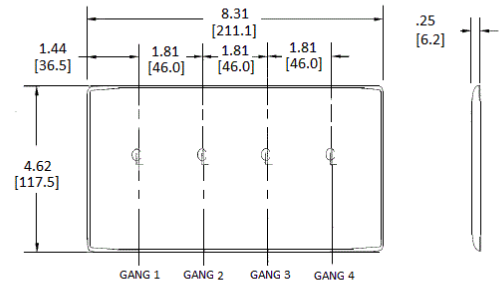

## Ordering Information

Description	Color	CatalogNumber	UPC
4-Gang, 3-Toggle, 1-Duplex Opening	Brown	NP38	883778105579

## Specifications

Material	Nylon
Plate Type	4-Gang
Plate Openings	Toggle, Duplex
Mounting Screws	Steel painted, slotted head
Appearance	Smooth

## Online Resources

[Customer Use Drawing](#)  
[eCatalog](#)

Dimensions in Inches (mm)

Hubbell Wiring Device-Kellems • Hubbell Incorporated (Delaware) • 40 Waterview Drive • Shelton, CT 06484

Phone (800) 288-6000 • Fax (800) 255-1031 • Specifications subject to change without notice.