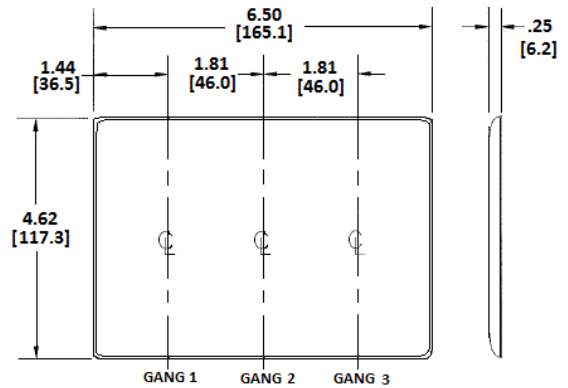

Wallplates Toggle Switch Wallplates

HUBBELL

Features

- Reinforcement ribs for extra strength
- High-impact, self-extinguishing nylon material
- Captive screw feature holds mounting screw in place

Ordering Information

Description	Color	Catalog Number	UPC
3-Gang, 3-Toggle Openings	Office White	NP3OW	883778101823

Listings

UL Listed
CSA Certified

Specifications

Plate Material	Nylon
Plate Type	3-Gang
Plate Openings	Toggle
Mounting Screws	Steel painted, slotted head
Appearance	Smooth

Online Resources

Customer Use Drawing
eCatalog

Dimensions in Inches (mm)

Hubbell Wiring Device-Kellems • Hubbell Incorporated (Delaware) • 40 Waterview Drive • Shelton, CT 06484

Phone (800) 288-6000 • Fax (800) 255-1031 • Specifications subject to change without notice.