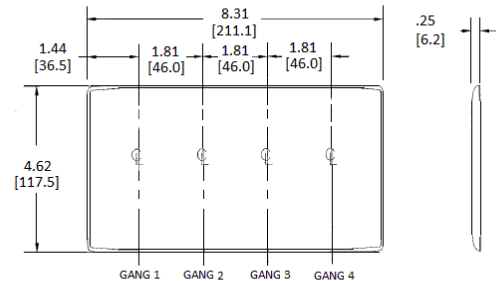

### Ordering Information

Description	Color	Catalog No.	UPC
4-Gang, 4-Blank, Box Mount	Ivory	NP43I	883778103124

### Specifications

Material	Nylon
Plate Type	3-Gang
Plate Openings	Blank
Mounting Screws	Steel painted, slotted head
Appearance	Smooth