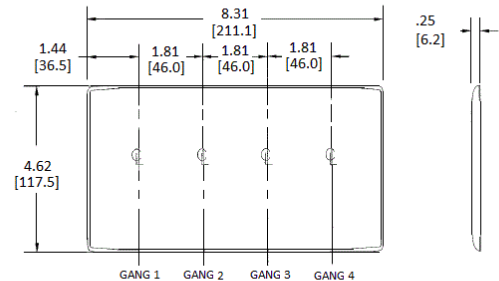

Wallplates Blank Wallplates

HUBBELL

Wallplates

Features

- Reinforcement ribs for extra strength
- High-impact, self-extinguishing nylon material
- Captive screw feature holds mounting screw in place

Ordering Information

Description	Color	Catalog No.	UPC
4-Gang, 4-Blank, Box Mount	White	NP43W	883778103131

Listings

UL Listed
CSA Certified

Specifications

Material	Nylon
Plate Type	3-Gang
Plate Openings	Blank
Mounting Screws	Steel painted, slotted head
Appearance	Smooth