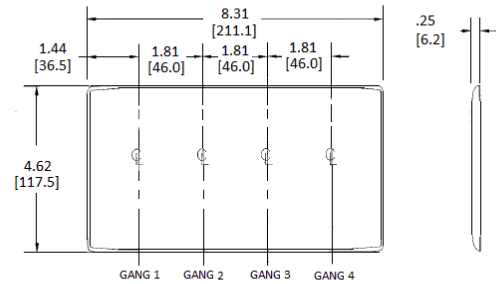

Wallplates
Blank Wallplates

HUBBELL

Features

- Reinforcement ribs for extra strength
- High-impact, self-extinguishing nylon material
- Captive screw feature holds mounting screw in place

Ordering Information

Description	Color	Catalog Number	UPC
4-Gang, 4-Blank, Box Mount	Brown	NP43	883778103117

Listings

UL Listed
CSA Certified

Specifications

Material	Nylon
Height	4.63" (117.6)
Width	8.31" (211.1)
Thickness	.06 in. (1.5)
Mounting Screw	Steel

Online Resources

Customer Use Drawing
eCatalog

Dimensions in Inches (mm)

Hubbell Wiring Device-Kellems • Hubbell Incorporated (Delaware) • 40 Waterview Drive • Shelton, CT 06484

Phone (800) 288-6000 • Fax (800) 255-1031 • Specifications subject to change without notice.