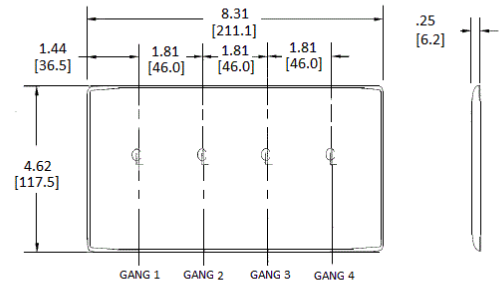

Wallplates Blank Wallplates

HUBBELL

Features

- Reinforcement ribs for extra strength
- High-impact, self-extinguishing nylon material
- Captive screw feature holds mounting screw in place

Ordering Information

Description	Color	Catalog Number	UPC
4-Gang, 4-Blank, Strap Mount	White	NP44W	883778103452

Listings

UL Listed
CSA Certified

Specifications

Material	Nylon
Plate Type	4-Gang
Plate Openings	Blank
Mounting Screws	Steel painted, slotted head
Appearance	Smooth

Online Resources

Customer Use Drawing
eCatalog

Dimensions in Inches (mm)

Hubbell Wiring Device-Kellems • Hubbell Incorporated (Delaware) • 40 Waterview Drive • Shelton, CT 06484

Phone (800) 288-6000 • Fax (800) 255-1031 • Specifications subject to change without notice.