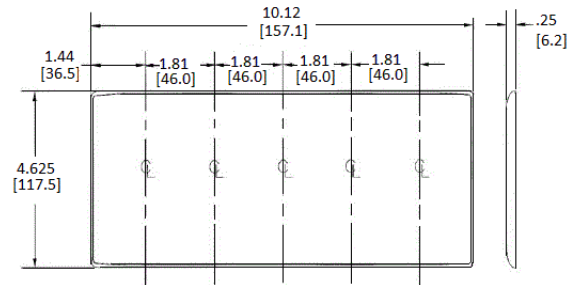

### Ordering Information

Description	Color	CatalogNumber	UPC
4-Gang, 3-Toggle, 1-Duplex Opening	Ivory	NP48I	883778105821

### Specifications

Material	Nylon
Plate Type	5-Gang
Plate Openings	Toggle, Duplex
Mounting Screws	Steel painted, slotted head
Appearance	Smooth

### Online Resources

Customer Use Drawing  
eCatalog

Dimensions in Inches (mm)

Hubbell Wiring Device-Kellems • Hubbell Incorporated (Delaware) • 40 Waterview Drive • Shelton, CT 06484

Phone (800) 288-6000 • Fax (800) 255-1031 • Specifications subject to change without notice.