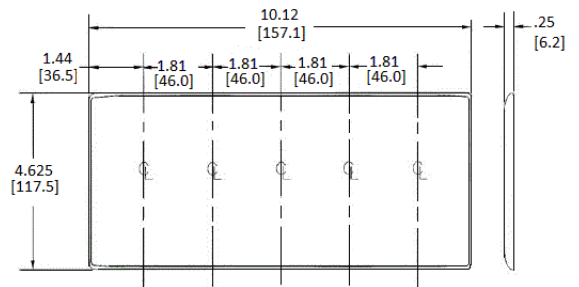

Wallplates
Combination Wall Plates, 5-Gang

HUBBELL

Features

- Reinforcement ribs for extra strength
- High-impact, self-extinguishing nylon material
- Captive screw feature holds mounting screw in place

Ordering Information

Description	Color	Catalog Number	UPC
4-Gang, 3-Toggle, 1-Duplex Opening	White	NP48W	

Listings

UL Listed
CSA Certified

Specifications

Material	Nylon
----------	-------

Online Resources

Customer Use Drawing
eCatalog

Dimensions in Inches (mm)

Hubbell Wiring Device-Kellems • Hubbell Incorporated (Delaware) • 40 Waterview Drive • Shelton, CT 06484

Phone (800) 288-6000 • Fax (800) 255-1031 • Specifications subject to change without notice.