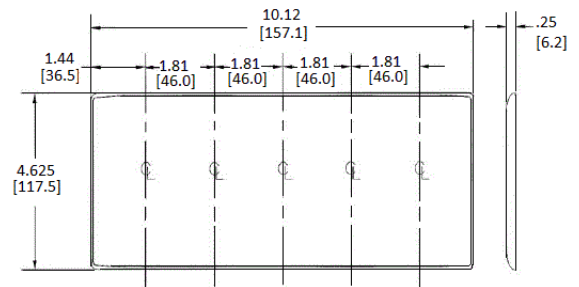

Wallplates
Combination Wall Plates, 5-Gang

HUBBELL

Features

- Reinforcement ribs for extra strength
- High-impact, self-extinguishing nylon material
- Captive screw feature holds mounting screw in place

Ordering Information

Description	Color	CatalogNumber	UPC
4-Gang, 3-Toggle, 1-Duplex Opening	Brown	NP48	883778105814

Listings

UL Listed
CSA Certified

Specifications

Material	Nylon
Plate Type	5-Gang
Plate Openings	Toggle, Duplex
Mounting Screws	Steel painted, slotted head
Appearance	Smooth

Online Resources

Customer Use Drawing
eCatalog

Dimensions in Inches (mm)

Hubbell Wiring Device-Kellems • Hubbell Incorporated (Delaware) • 40 Waterview Drive • Shelton, CT 06484

Phone (800) 288-6000 • Fax (800) 255-1031 • Specifications subject to change without notice.