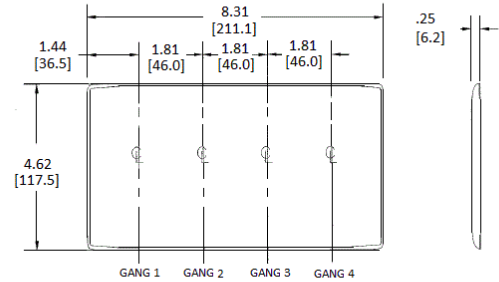

Ordering Information

| Description | Color | Catalog Number | UPC |
|---------------------------|-------|----------------|--------------|
| 4-Gang, 4 Toggle Openings | Black | NP4BK | 883778101878 |

Listings

UL Listed
CSA Certified

Specifications

| | |
|-----------------|-----------------------------|
| Plate Material | Nylon |
| Plate Type | 4-Gang |
| Plate Openings | Toggle switch |
| Mounting Screws | Steel painted, slotted head |
| Appearance | Smooth |

Accessories

Screws
Adapters

Online Resources

Customer Use Drawing
eCatalog

Dimensions in Inches (mm)

Hubbell Wiring Device-Kellems • Hubbell Incorporated (Delaware) • 40 Waterview Drive • Shelton, CT 06484