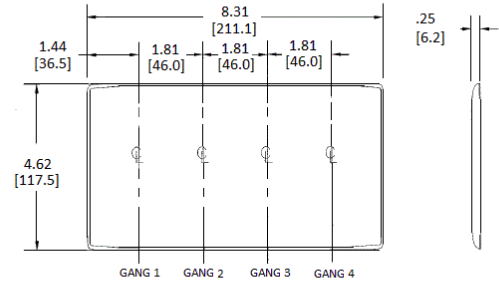

Ordering Information

Description	Color	Catalog Number	UPC
4-Gang, 4 Toggle Openings	Gray	NP4GY	883778101861

Listings

UL Listed
CSA Certified

Specifications

Plate Material	Nylon
Plate Type	4-Gang
Plate Openings	Toggle switch
Mounting Screws	Steel painted, slotted head
Appearance	Smooth

Accessories

Screws
Adapters

Online Resources

Customer Use Drawing
eCatalog

Dimensions in Inches (mm)

Hubbell Wiring Device-Kellems • Hubbell Incorporated (Delaware) • 40 Waterview Drive • Shelton, CT 06484