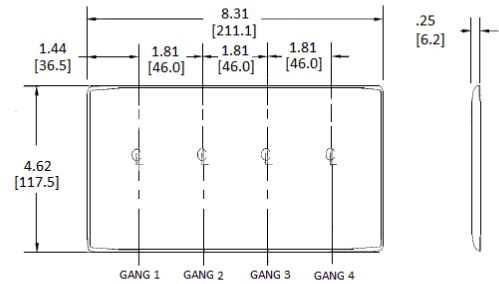

Ordering Information

Description	Color	Catalog Number	UPC
4-Gang, 4 Toggle Openings	Office White	NP4OW	883778101908

Listings

UL Listed
CSA Certified

Specifications

Plate Material	Nylon
Plate Type	4-Gang
Plate Openings	Toggle switch
Mounting Screws	Steel painted, slotted head
Appearance	Smooth

Accessories

Screws
Adapters

Online Resources

Customer Use Drawing
eCatalog

Dimensions in Inches (mm)

Hubbell Wiring Device-Kellems • Hubbell Incorporated (Delaware) • 40 Waterview Drive • Shelton, CT 06484