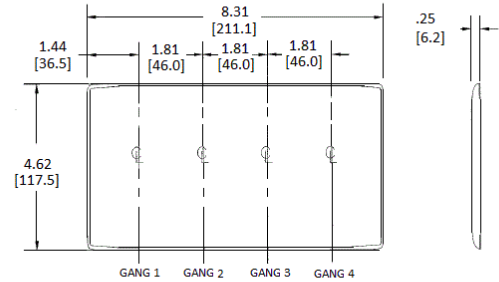

### Ordering Information

Description	Color	Catalog Number	UPC
4-Gang, 4 Toggle Openings	White	NP4W	883778101854

### Specifications

Plate Material	Nylon
Plate Type	4-Gang
Plate Openings	Toggle switch
Mounting Screws	Steel painted, slotted head
Appearance	Smooth