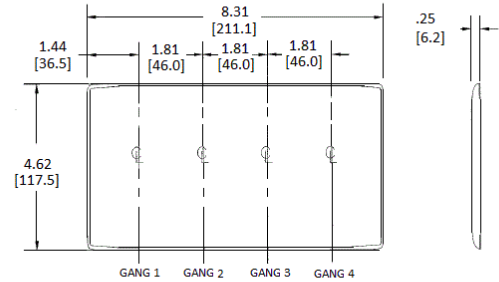

### Ordering Information

Description	Color	Catalog Number	UPC
4-Gang, 4 Toggle Openings	Brown	NP4	883778101830

### Specifications

Plate Material	Nylon
Plate Type	4-Gang
Plate Openings	Toggle switch
Mounting Screws	Steel painted, slotted head
Appearance	Smooth