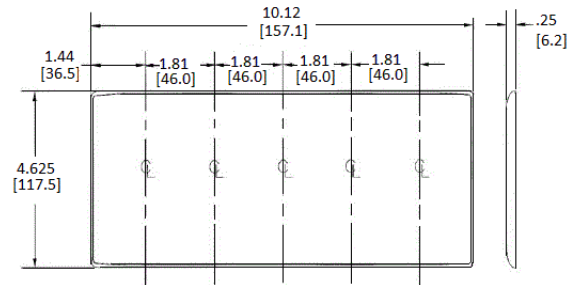

Ordering Information

Description	Color	Catalog Number	UPC
5-Gang, 5-Toggle Openings	Ivory	NP5I	883778101922

Listings

UL Listed
CSA Certified

Specifications

Plate Material	Nylon
Plate Type	5-Gang
Plate Openings	Toggle switch
Mounting Screws	Steel painted, slotted head
Appearance	Smooth

Accessories

Screws
Adapters

Online Resources

Customer Use Drawing
eCatalog

Dimensions in Inches (mm)

Hubbell Wiring Device-Kellems • Hubbell Incorporated (Delaware) • 40 Waterview Drive • Shelton, CT 06484