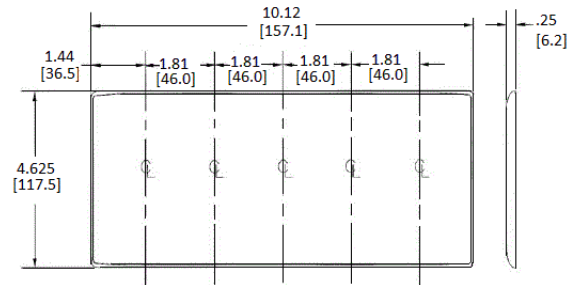

Ordering Information

Description	Color	Catalog Number	UPC
5-Gang, 5-Toggle Openings	Brown	NP5	883778101915

Listings

UL Listed
CSA Certified

Specifications

Plate Material	Nylon
Plate Type	5-Gang
Plate Openings	Toggle switch
Mounting Screws	Steel painted, slotted head
Appearance	Smooth

Accessories

Screws
Adapters

Online Resources

Customer Use Drawing
eCatalog

Dimensions in Inches (mm)

Hubbell Wiring Device-Kellems • Hubbell Incorporated (Delaware) • 40 Waterview Drive • Shelton, CT 06484