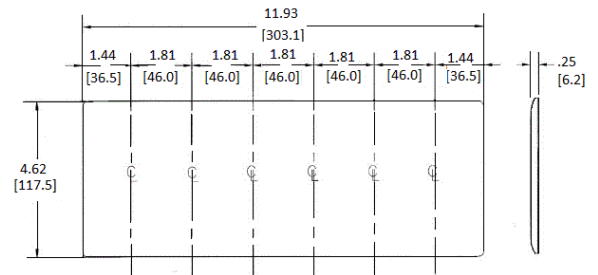

Ordering Information

Description	Color	Catalog Number	UPC
6-Gang, 6-Toggle Openings	Light Almond	NP6LA	883778300820

Listings

UL Listed
CSA Certified

Specifications

Plate Material	Nylon
Plate Type	6-Gang
Plate Openings	Toggle switch
Mounting Screws	Steel painted, slotted head
Appearance	Smooth

Accessories

Screws
Adapters

Online Resources

Customer Use Drawing
eCatalog

Dimensions in Inches (mm)

Hubbell Wiring Device-Kellems • Hubbell Incorporated (Delaware) • 40 Waterview Drive • Shelton, CT 06484