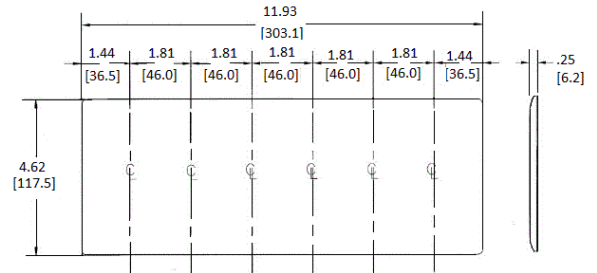

Ordering Information

| Description | Color | Catalog Number | UPC |
|---------------------------|-------|----------------|--------------|
| 6-Gang, 6-Toggle Openings | Brown | NP6 | 883778101991 |

Listings

UL Listed
CSA Certified

Specifications

| | |
|-----------------|-----------------------------|
| Plate Material | Nylon |
| Plate Type | 6-Gang |
| Plate Openings | Toggle switch |
| Mounting Screws | Steel painted, slotted head |
| Appearance | Smooth |

Accessories

Screws
Adapters

Online Resources

Customer Use Drawing
eCatalog

Dimensions in Inches (mm)

Hubbell Wiring Device-Kellems • Hubbell Incorporated (Delaware) • 40 Waterview Drive • Shelton, CT 06484