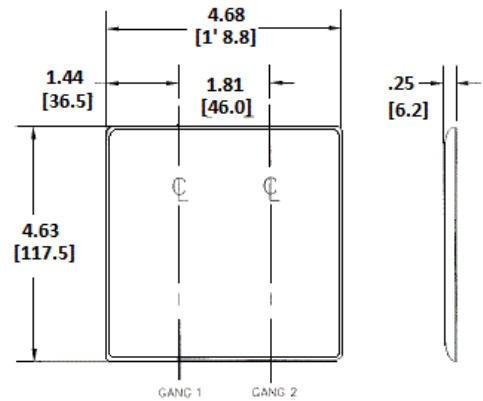

Wallplates Single Receptacle Wallplates

HUBBELL

Features

- Reinforcement ribs for extra strength
- High-impact, self-extinguishing nylon material
- Captive screw feature holds mounting screw in place
- 1-Single 2.16 in. (54.9) Diameter Opening

Ordering Information

Description	Color	Catalog Number	UPC
2-Gang, 1-Single Receptacle Opening, 2.16" (54.9) Dia. Hole	Black	NP703BK	883778103780

Listings

UL Listed
CSA Certified

Specifications

Plate Material	Nylon
Thickness	.06 in. (1.5)
Mounting Screw	Steel
Hole Diameter	2.16 in. (54.9)
Size	2-Gang
Height	4.63" (117.6)

Online Resources

Customer Use Drawing
eCatalog

Dimensions in Inches (mm)

Hubbell Wiring Device-Kellems • Hubbell Incorporated (Delaware) • 40 Waterview Drive • Shelton, CT 06484

Phone (800) 288-6000 • Fax (800) 255-1031 • Specifications subject to change without notice.