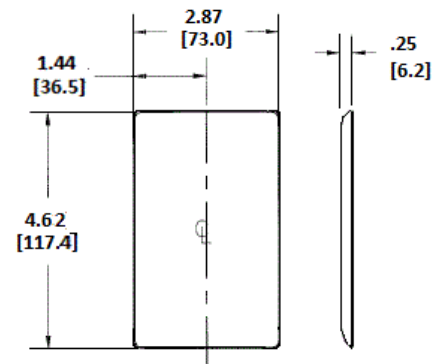

Wallplates Single Receptacle Wallplates

HUBBELL

Features

- Reinforcement ribs for extra strength
- High-impact, self-extinguishing nylon material
- Captive screw feature holds mounting screw in place
- 1-Single 1.60 in. (40.6) Diameter Opening

Ordering Information

Description	Color	Catalog Number	UPC
1-Gang, 1-Single Receptacle Opening, 1.60" (40.6) Dia. Hole	Ivory	NP720I	883778103605

Listings

UL Listed
CSA Certified

Specifications

Plate Material	Nylon
Thickness	.06 in. (1.5)
Mounting Screw	Steel
Hole Diameter	1.60 in. (40.6)
Size	1-Gang
Height	4.63" (117.6)

Online Resources

Customer Use Drawing
eCatalog

Dimensions in Inches (mm)

Hubbell Wiring Device-Kellems • Hubbell Incorporated (Delaware) • 40 Waterview Drive • Shelton, CT 06484

Phone (800) 288-6000 • Fax (800) 255-1031 • Specifications subject to change without notice.