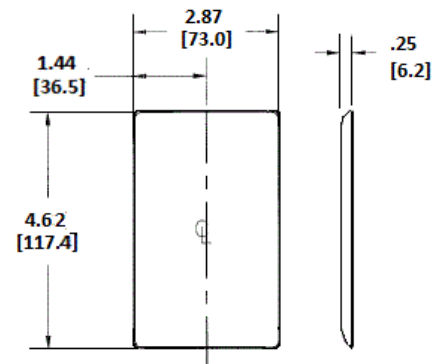

Wallplates Single Receptacle Wallplates

HUBBELL

Features

- Reinforcement ribs for extra strength
- High-impact, self-extinguishing nylon material
- Captive screw feature holds mounting screw in place
- 1-Single 1.60 in. (40.6) Diameter Opening

Ordering Information

Description	Color	Catalog Number	UPC
1-Gang, 1-Single Receptacle Opening, 1.60" (40.6) Dia. Hole	Office White	NP720OW	883778103667

Listings

UL Listed
CSA Certified

Specifications

Plate Material	Nylon
Thickness	.06 in. (1.5)
Mounting Screw	Steel
Hole Diameter	1.60 in. (40.6)
Size	1-Gang
Height	4.63" (117.6)

Online Resources

Customer Use Drawing
eCatalog

Dimensions in Inches (mm)

Hubbell Wiring Device-Kellems • Hubbell Incorporated (Delaware) • 40 Waterview Drive • Shelton, CT 06484

Phone (800) 288-6000 • Fax (800) 255-1031 • Specifications subject to change without notice.