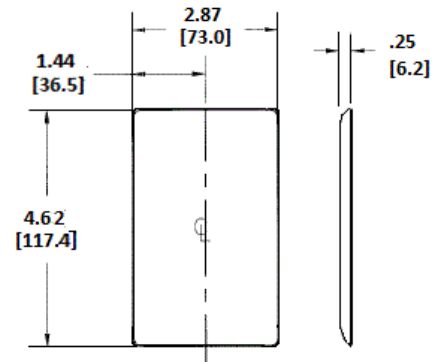

Ordering Information

Description	Color	Catalog Number	UPC
1-Gang. 1-Telephone .625 in. (15.9) Dia. Hole, Box Mount	Ivory	NP737I	883778104008

Listings

UL Listed
CSA Certified

Specifications

Material	Nylon
Plate Type	1-Gang
Plate Openings	Telephone
Mounting Screws	Steel painted, slotted head
Appearance	Smooth

Online Resources

[Customer Use Drawing](#)
[eCatalog](#)

Dimensions in Inches (mm)

Hubbell Wiring Device-Kellems • Hubbell Incorporated (Delaware) • 40 Waterview Drive • Shelton, CT 06484

Phone (800) 288-6000 • Fax (800) 255-1031 • Specifications subject to change without notice.