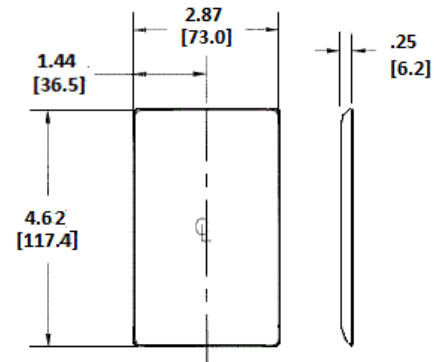

Ordering Information

Description	Color	Catalog Number	UPC
1-Gang, 1-Telephone .625 in. (15.9) Dia. Hole, Box Mount	White	NP737W	883778104039

Listings

UL Listed
CSA Certified

Specifications

Material	Nylon
Plate Type	1-Gang
Plate Openings	Telephone
Mounting Screws	Steel painted, slotted head
Appearance	Smooth

Online Resources

[Customer Use Drawing](#)
[eCatalog](#)

Dimensions in Inches (mm)

Hubbell Wiring Device-Kellems • Hubbell Incorporated (Delaware) • 40 Waterview Drive • Shelton, CT 06484

Phone (800) 288-6000 • Fax (800) 255-1031 • Specifications subject to change without notice.