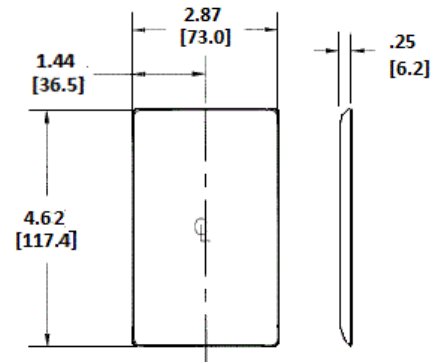

# HUBBELL

**Features**

- Reinforcement ribs for extra strength
- High-impact, self-extinguishing nylon material
- Captive screw feature holds mounting screw in place

**Ordering Information**

Description	Color	Catalog Number	UPC
1-Gang. 1-Telephone .625 in. (15.9) Dia. Hole, Box Mount	Brown	NP737	883778103995

**Listings**

UL Listed  
CSA Certified

**Specifications**

Material	Nylon
Plate Type	1-Gang
Plate Openings	Telephone
Mounting Screws	Steel painted, slotted head
Appearance	Smooth

**Online Resources**

[Customer Use Drawing](#)  
[eCatalog](#)

Dimensions in Inches (mm)

Hubbell Wiring Device-Kellems • Hubbell Incorporated (Delaware) • 40 Waterview Drive • Shelton, CT 06484

Phone (800) 288-6000 • Fax (800) 255-1031 • Specifications subject to change without notice.