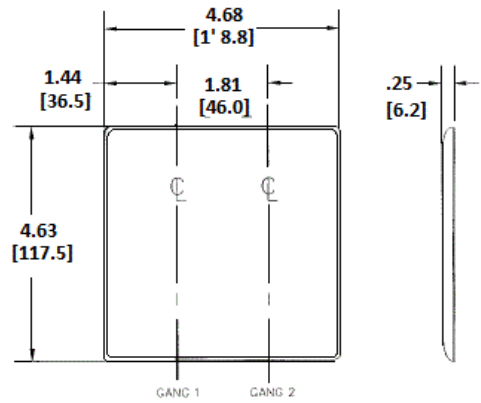

Wallplates
Combination Wallplates, 2-Gang

HUBBELL

Features

- Reinforcement ribs for extra strength
- High-impact, self-extinguishing nylon material
- Captive screw feature holds mounting screw in place

Ordering Information

Description	Color	Catalog Number	UPC
2-Gang, 1-Single Receptacle, 1.40" (35.6) Dia. Hole, 1-Duplex Opening	Gray	NP78GY	883778104633

Listings

UL Listed
CSA Certified

Specifications

Material	Nylon
Plate Type	2-Gang
Plate Openings	Single Receptacle, Duplex
Mounting Screws	Steel painted, slotted head
Appearance	Smooth

Online Resources

Customer Use Drawing
eCatalog

Dimensions in Inches (mm)

Hubbell Wiring Device-Kellems • Hubbell Incorporated (Delaware) • 40 Waterview Drive • Shelton, CT 06484

Phone (800) 288-6000 • Fax (800) 255-1031 • Specifications subject to change without notice.