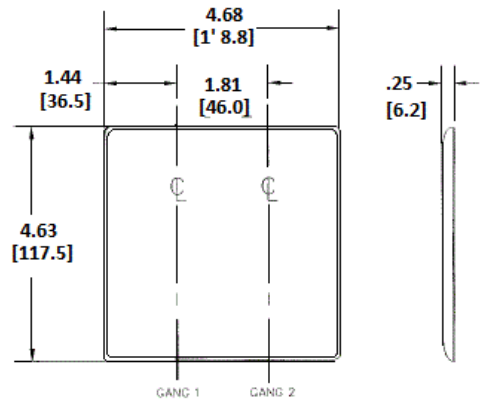

Wallplates
Combination Wallplates, 2-Gang

HUBBELL

Features

- Reinforcement ribs for extra strength
- High-impact, self-extinguishing nylon material
- Captive screw feature holds mounting screw in place

Ordering Information

Description	Color	Catalog Number	UPC
2-Gang, 1-Single Receptacle, 1.40" (35.6) Dia. Hole, 1-Duplex Opening	Brown	NP78	883778104619

Listings

UL Listed
CSA Certified

Specifications

Material	Nylon
Plate Type	2-Gang
Plate Openings	Single Receptacle, Duplex
Mounting Screws	Steel painted, slotted head
Appearance	Smooth

Online Resources

Customer Use Drawing
eCatalog

Dimensions in Inches (mm)

Hubbell Wiring Device-Kellems • Hubbell Incorporated (Delaware) • 40 Waterview Drive • Shelton, CT 06484

Phone (800) 288-6000 • Fax (800) 255-1031 • Specifications subject to change without notice.