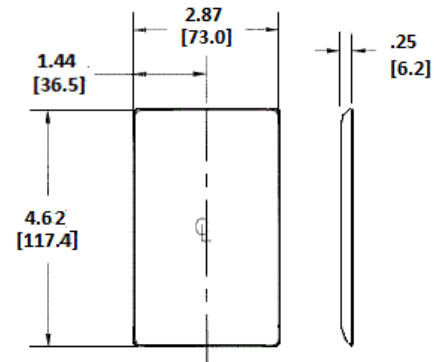

Wallplates Single Receptacle Wallplates

HUBBELL

Features

- Reinforcement ribs for extra strength
- Captive screw feature holds mounting screw in place
- High-impact, self-extinguishing nylon material
- 1-Single 1.40 in. (35.6) Diameter Opening

Ordering Information

Description	Color	Catalog Number	UPC
1-Gang, 1-Single Receptacle Opening, 1.40" (35.6) Dia. Hole	Black	NP7BK	883778103551

Listings

UL Listed
CSA Certified

Specifications

Plate Material	Nylon
Plate Type	1-Gang
Plate Openings	Single Receptacle
Mounting Screws	Steel painted, slotted head
Appearance	Smooth

Online Resources

Customer Use Drawing
eCatalog

Dimensions in Inches (mm)

Hubbell Wiring Device-Kellems • Hubbell Incorporated (Delaware) • 40 Waterview Drive • Shelton, CT 06484

Phone (800) 288-6000 • Fax (800) 255-1031 • Specifications subject to change without notice.