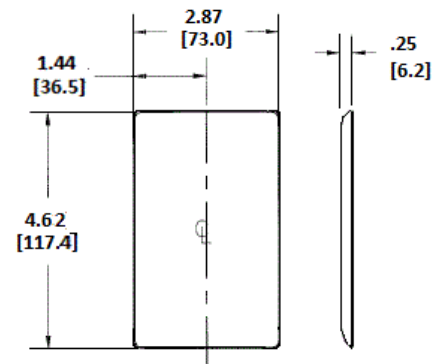

Wallplates Single Receptacle Wallplates

HUBBELL

Features

- Reinforcement ribs for extra strength
- Captive screw feature holds mounting screw in place
- High-impact, self-extinguishing nylon material
- 1-Single 1.40 in. (35.6) Diameter Opening

Ordering Information

Description	Color	Catalog Number	UPC
1-Gang, 1-Single Receptacle Opening, 1.40" (35.6) Dia. Hole	Gray	NP7GY	883778103544

Listings

UL Listed
CSA Certified

Specifications

Plate Material	Nylon
Plate Type	1-Gang
Plate Openings	Single Receptacle
Mounting Screws	Steel painted, slotted head
Appearance	Smooth

Online Resources

Customer Use Drawing
eCatalog

Dimensions in Inches (mm)

Hubbell Wiring Device-Kellems • Hubbell Incorporated (Delaware) • 40 Waterview Drive • Shelton, CT 06484

Phone (800) 288-6000 • Fax (800) 255-1031 • Specifications subject to change without notice.