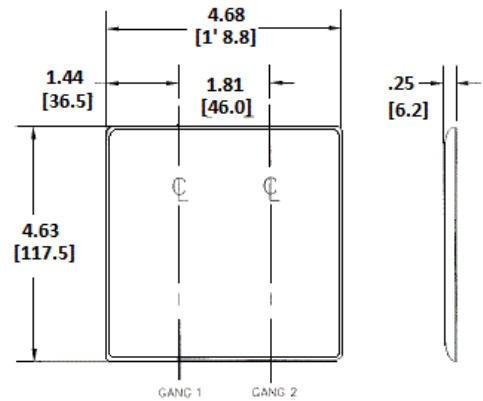

### Ordering Information

Description	Color	Catalog Number	UPC
2-Gang, 1-Duplex, 1-Decorator Opening	Red	NP826R	883778104299

### Specifications

Material	Nylon
Plate Type	2-Gang
Plate Openings	Duplex, Decorator
Mounting Screws	Steel painted, slotted head
Appearance	Smooth