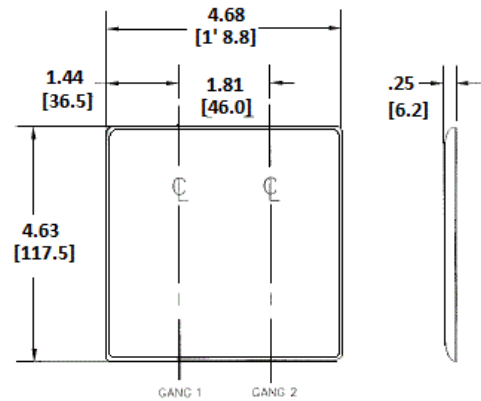

### Ordering Information

Description	Color	Catalog No.	UPC
2-Gang, 2-Duplex Openings	Gray	NP82GY	883778102189

### Specifications

Plate Material	Nylon
Plate Type	2-Gang
Plate Openings	Duplex Receptacle
Mounting Screws	Steel painted, slotted head
Appearance	Smooth