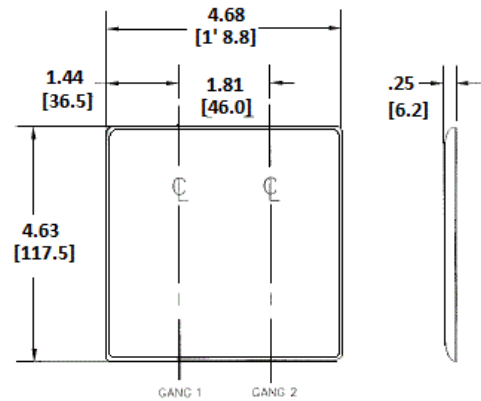

### Ordering Information

Description	Color	Catalog Number	UPC
2-Gang, 2-Duplex Openings	Office White	NP82OW	883778102226

### Specifications

Plate Material	Nylon
Plate Type	2-Gang
Plate Openings	Duplex Receptacle
Mounting Screws	Steel painted, slotted head
Appearance	Smooth

### Online Resources

[Customer Use Drawing](#)  
[eCatalog](#)

Dimensions in Inches (mm)

Hubbell Wiring Device-Kellems • Hubbell Incorporated (Delaware) • 40 Waterview Drive • Shelton, CT 06484

Phone (800) 288-6000 • Fax (800) 255-1031 • Specifications subject to change without notice.