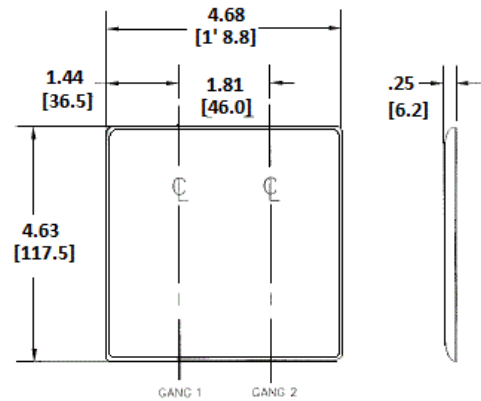

### Ordering Information

Description	Color	Catalog Number	UPC
2-Gang, 2-Duplex Openings	Red	NP82R	883778102219

### Specifications

Plate Material	Nylon
Plate Type	2-Gang
Plate Openings	Duplex Receptacle
Mounting Screws	Steel painted, slotted head
Appearance	Smooth

### Online Resources

[Customer Use Drawing](#)  
[eCatalog](#)

Dimensions in Inches (mm)

Hubbell Wiring Device-Kellems • Hubbell Incorporated (Delaware) • 40 Waterview Drive • Shelton, CT 06484

Phone (800) 288-6000 • Fax (800) 255-1031 • Specifications subject to change without notice.