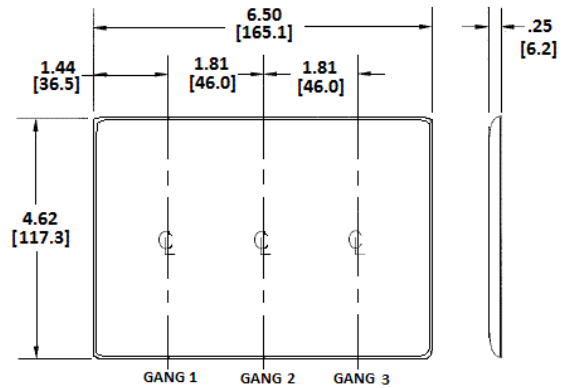

Wallplates Duplex Receptacle Wallplates

HUBBELL

Features

- Reinforcement ribs for extra strength
- High-impact, self-extinguishing nylon material
- Captive screw feature holds mounting screw in place

Ordering Information

Description	Color	Catalog No.	UPC
3-Gang, 3-Duplex Openings	Ivory	NP83I	883778102240

Listings

UL Listed
CSA Certified

Specifications

Plate Material	Nylon
Plate Type	3-Gang
Plate Openings	Duplex
Mounting Screws	Steel painted, slotted head
Appearance	Smooth