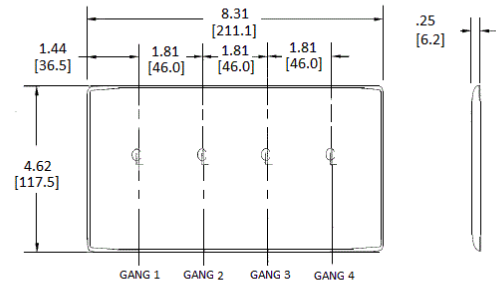

Wallplates Duplex Receptacle Wallplates

HUBBELL

Features

- Reinforcement ribs for extra strength
- High-impact, self-extinguishing nylon material
- Captive screw feature holds mounting screw in place

Ordering Information

Description	Color	Catalog No.	UPC
4-Gang, 4-Duplex Openings	Ivory	NP84I	883778102325

Listings

UL Listed
CSA Certified

Specifications

Plate Material	Nylon
Plate Type	4-Gang
Plate Openings	Duplex
Mounting Screws	Steel painted, slotted head
Appearance	Smooth