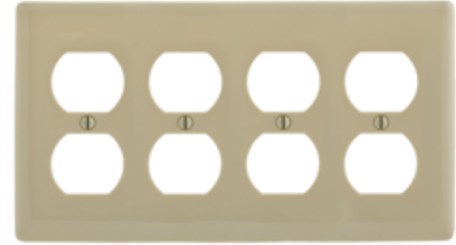

Wallplates Duplex Receptacle Wallplates

HUBBELL

Features

- Reinforcement ribs for extra strength
- High-impact, self-extinguishing nylon material
- Captive screw feature holds mounting screw in place

Ordering Information

Description	Color	Catalog No.	UPC
4-Gang, 4-Duplex Openings	Ivory	NP84I	883778102325

Listings

UL Listed
CSA Certified

Specifications

Plate Material	Nylon
Plate Type	4-Gang
Plate Openings	Duplex
Mounting Screws	Steel painted, slotted head
Appearance	Smooth