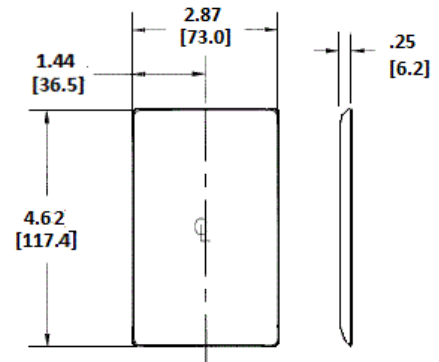

Description	Color	Catalog No.	UPC
1-Gang, 1-Duplex Opening	Almond	NP8AL	883778102127

Listings

UL Listed
CSA Certified

Specifications

Plate Material	Nylon
Plate Type	1-Gang
Plate Openings	Duplex Receptacle
Mounting Screws	Steel painted, slotted head
Appearance	Smooth