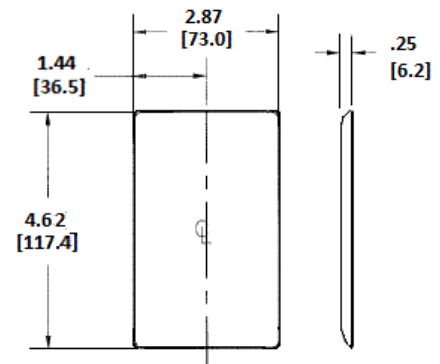

#### Ordering Information

Description	Color	UPC Number	UPC Number
1-Gang, Duplex Opening	Ivory	NP8I	NP8I

#### Specifications

Plate Material	Nylon
Plate Type	Wall Plate
Plate Openings	Duplex Receptacle
Mounting Screws	Steel painted, slotted head
Appearance	Smooth

#### Online Resources

Customer Use Drawing  
eCatalog

Dimensions in Inches (mm)

Hubbell Wiring Device-Kellems • Hubbell Incorporated (Delaware) • 40 Waterview Drive • Shelton, CT 06484

Phone (800) 288-6000 • Fax (800) 255-1031 • Specifications subject to change without notice.