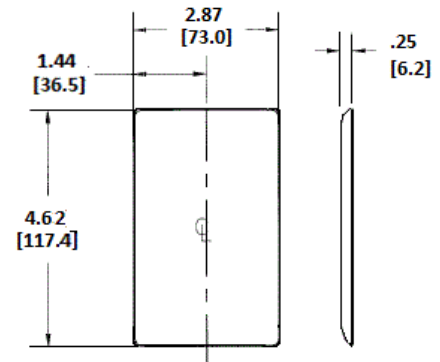

Description	Color	Catalog Number	UPC
1-Gang, 1-Duplex Opening, paint filled black lettering	Orange	NP8OIG	883778111006

Listings

UL Listed
CSA Certified

Specifications

Material	Nylon
Plate Type	1-Gang
Plate Openings	Duplex
Mounting Screws	Steel painted, slotted head
Appearance	Smooth

Online Resources

Customer Use Drawing
eCatalog

Dimensions in Inches (mm)

Hubbell Wiring Device-Kellems • Hubbell Incorporated (Delaware) • 40 Waterview Drive • Shelton, CT 06484

Phone (800) 288-6000 • Fax (800) 255-1031 • Specifications subject to change without notice.