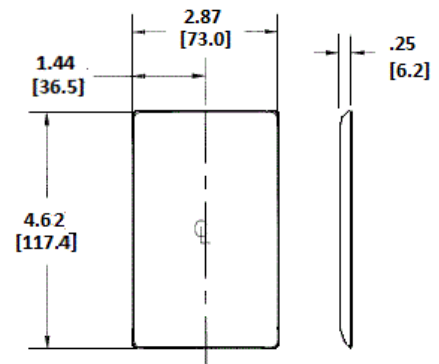

| Description | Color | Catalog Number | UPC |
|------------------------|--------------|----------------|--------------|
| 1-Gang, Duplex Opening | Office White | NP8OW | 883778102141 |

Listings

UL Listed
CSA Certified

Specifications

| | |
|-----------------|-----------------------------|
| Plate Material | Nylon |
| Plate Type | 1-Gang |
| Plate Openings | Duplex Receptacle |
| Mounting Screws | Steel painted, slotted head |
| Appearance | Smooth |

Online Resources

[Customer Use Drawing](#)
[eCatalog](#)

Dimensions in Inches (mm)

Hubbell Wiring Device-Kellems • Hubbell Incorporated (Delaware) • 40 Waterview Drive • Shelton, CT 06484

Phone (800) 288-6000 • Fax (800) 255-1031 • Specifications subject to change without notice.